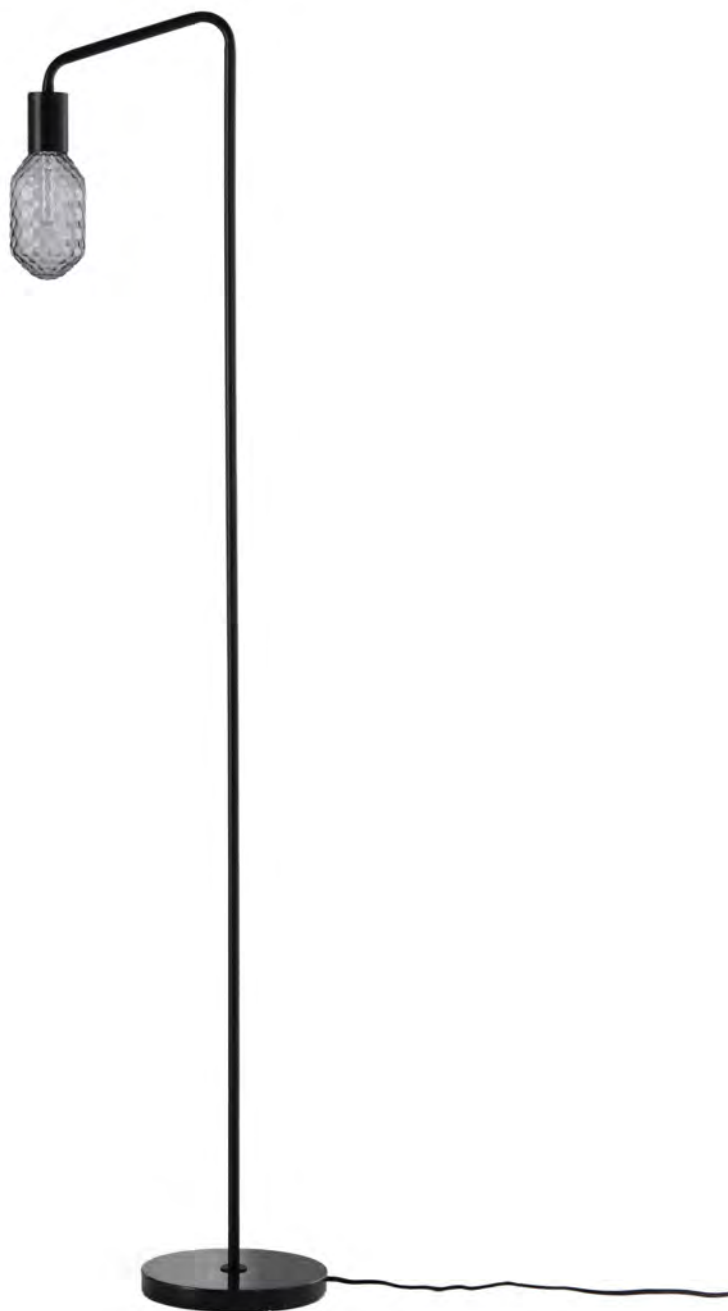

## Urban

- Table lamp (metal painted black) with marble foot plate and grey glass
- H: 55 cm
- Available also as floor lamp (H: 150 cm)
- Mounted with black fabric cord (190 cm)
- On/off switch on cord
- Recommended bulb (incl): E27 max. 25W (compact fluorescent lamp). Energy Class A-E
- Designer: Frandsen Design

## Urban

- Floor lamp (metal painted black) with marble foot plate and grey glass
- H: 150 cm
- Available also as table lamp (H: 55 cm)
- Mounted with black fabric cord (235 cm)
- On/off switch on cord
- Recommended bulb (incl): E27 max. 25W (compact fluorescent lamp). Energy Class A-E
- Designer: Frandsen Design