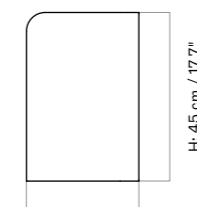

COLLI
N / A

ENVIRONMENT
Indoor / outdoor

DIMENSIONS
H: 45 cm / 17,7"
W: 30 cm / 11,8"
D: 30 cm / 11,8"

PRODUCTION PROCESS
Formed from bent aluminum, welded, and lacquered for a seamless and polished finish.

COLOUR
Aluminium

MATERIALS
Aluminium

WEIGHT
N / A

TEST
N / A

WARRANTY
2 years

PACKAGING TYPE
Brown box

PACKAGING MEASUREMENTS
(H x W x D)
N / A

MATERIALS & MAINTENANCE
Please visit audocph.com for materials, care and maintenance instructions.

W: 30 cm / 11,8"